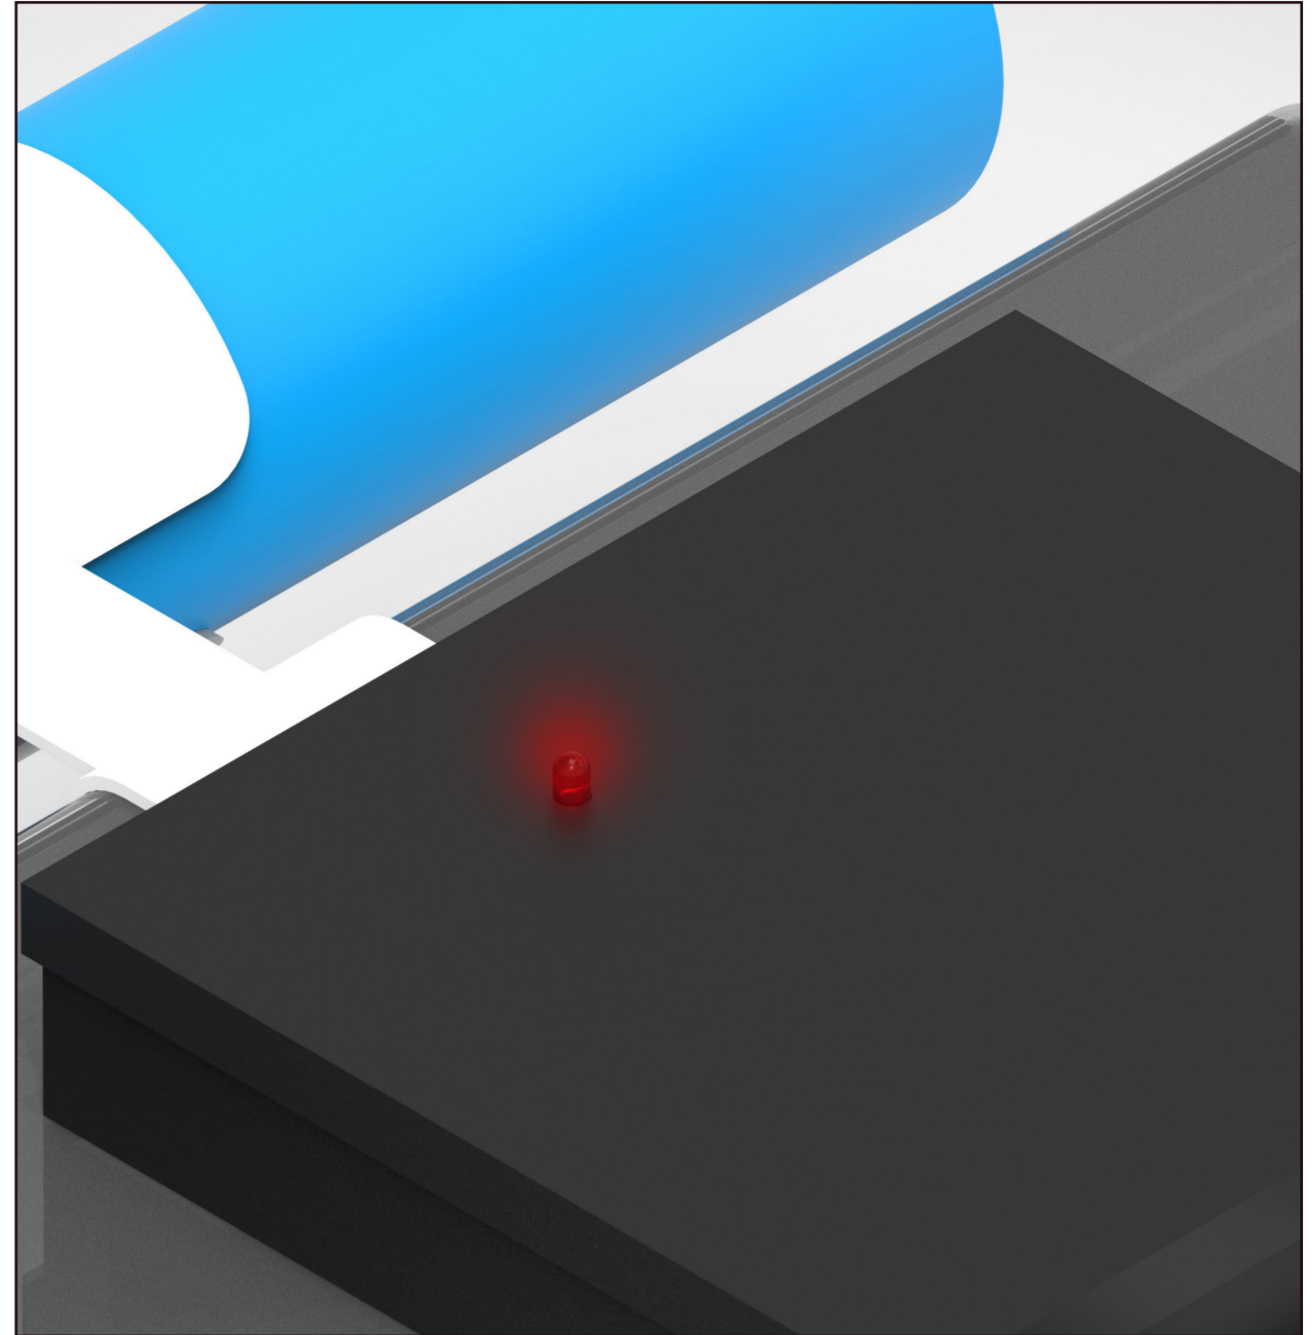

## The plastic collecting robot

Cross section. Water passes through PlaCo and marine debris are caught by the filters.

An ultrasonic sensor detects blockage in the filters and alerts the user by lighting a LED.

PlaCo - Built for collecting plastic and other marine debris. The robot filtrates the water surface, leaving only clean water to come out on the other side.

Annie Persson  
Johanna Bergsten

KTH Industriell teknik  
och management