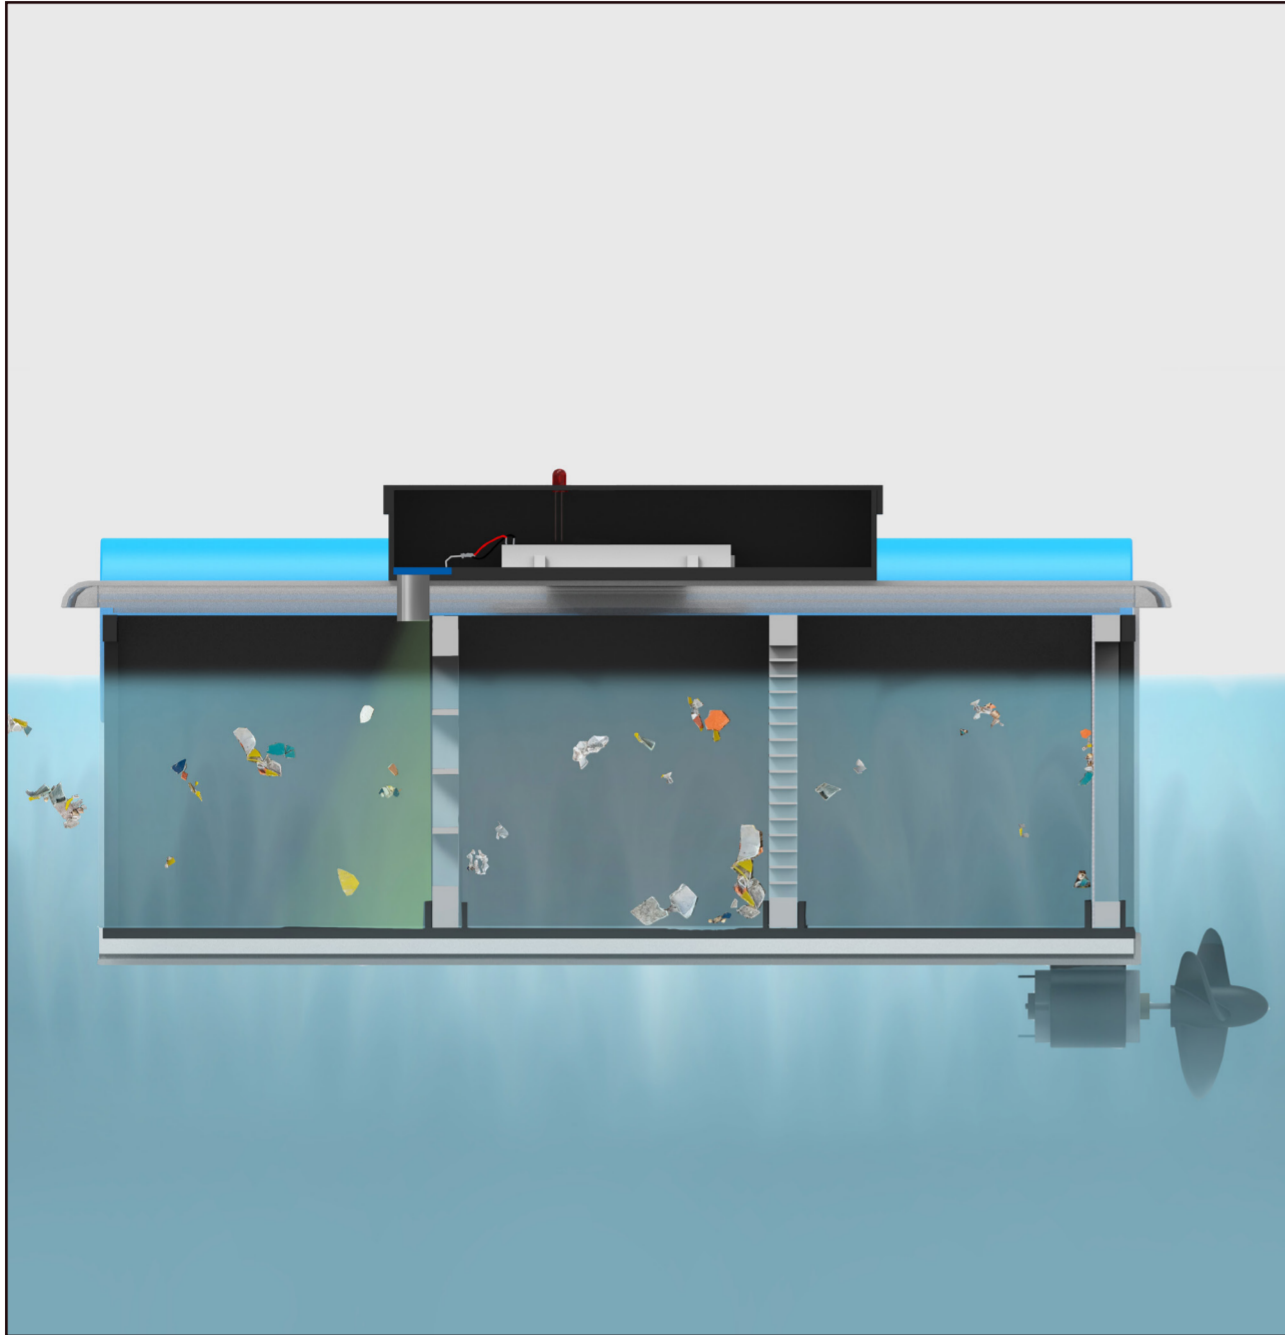

## The plastic collecting robot

Cross section. Water passes through PlaCo and marine debris are caught by the filters.

An ultrasonic sensor detects blockage in the filters and alerts the user by lighting a LED.

PlaCo - Built for collecting plastic and other marine debris. The robot filtrates the water surface, leaving only clean water to come out on the other side.

Annie Persson  
Johanna Bergsten

KTH Industriell teknik  
och management

MF133X Spring 2021