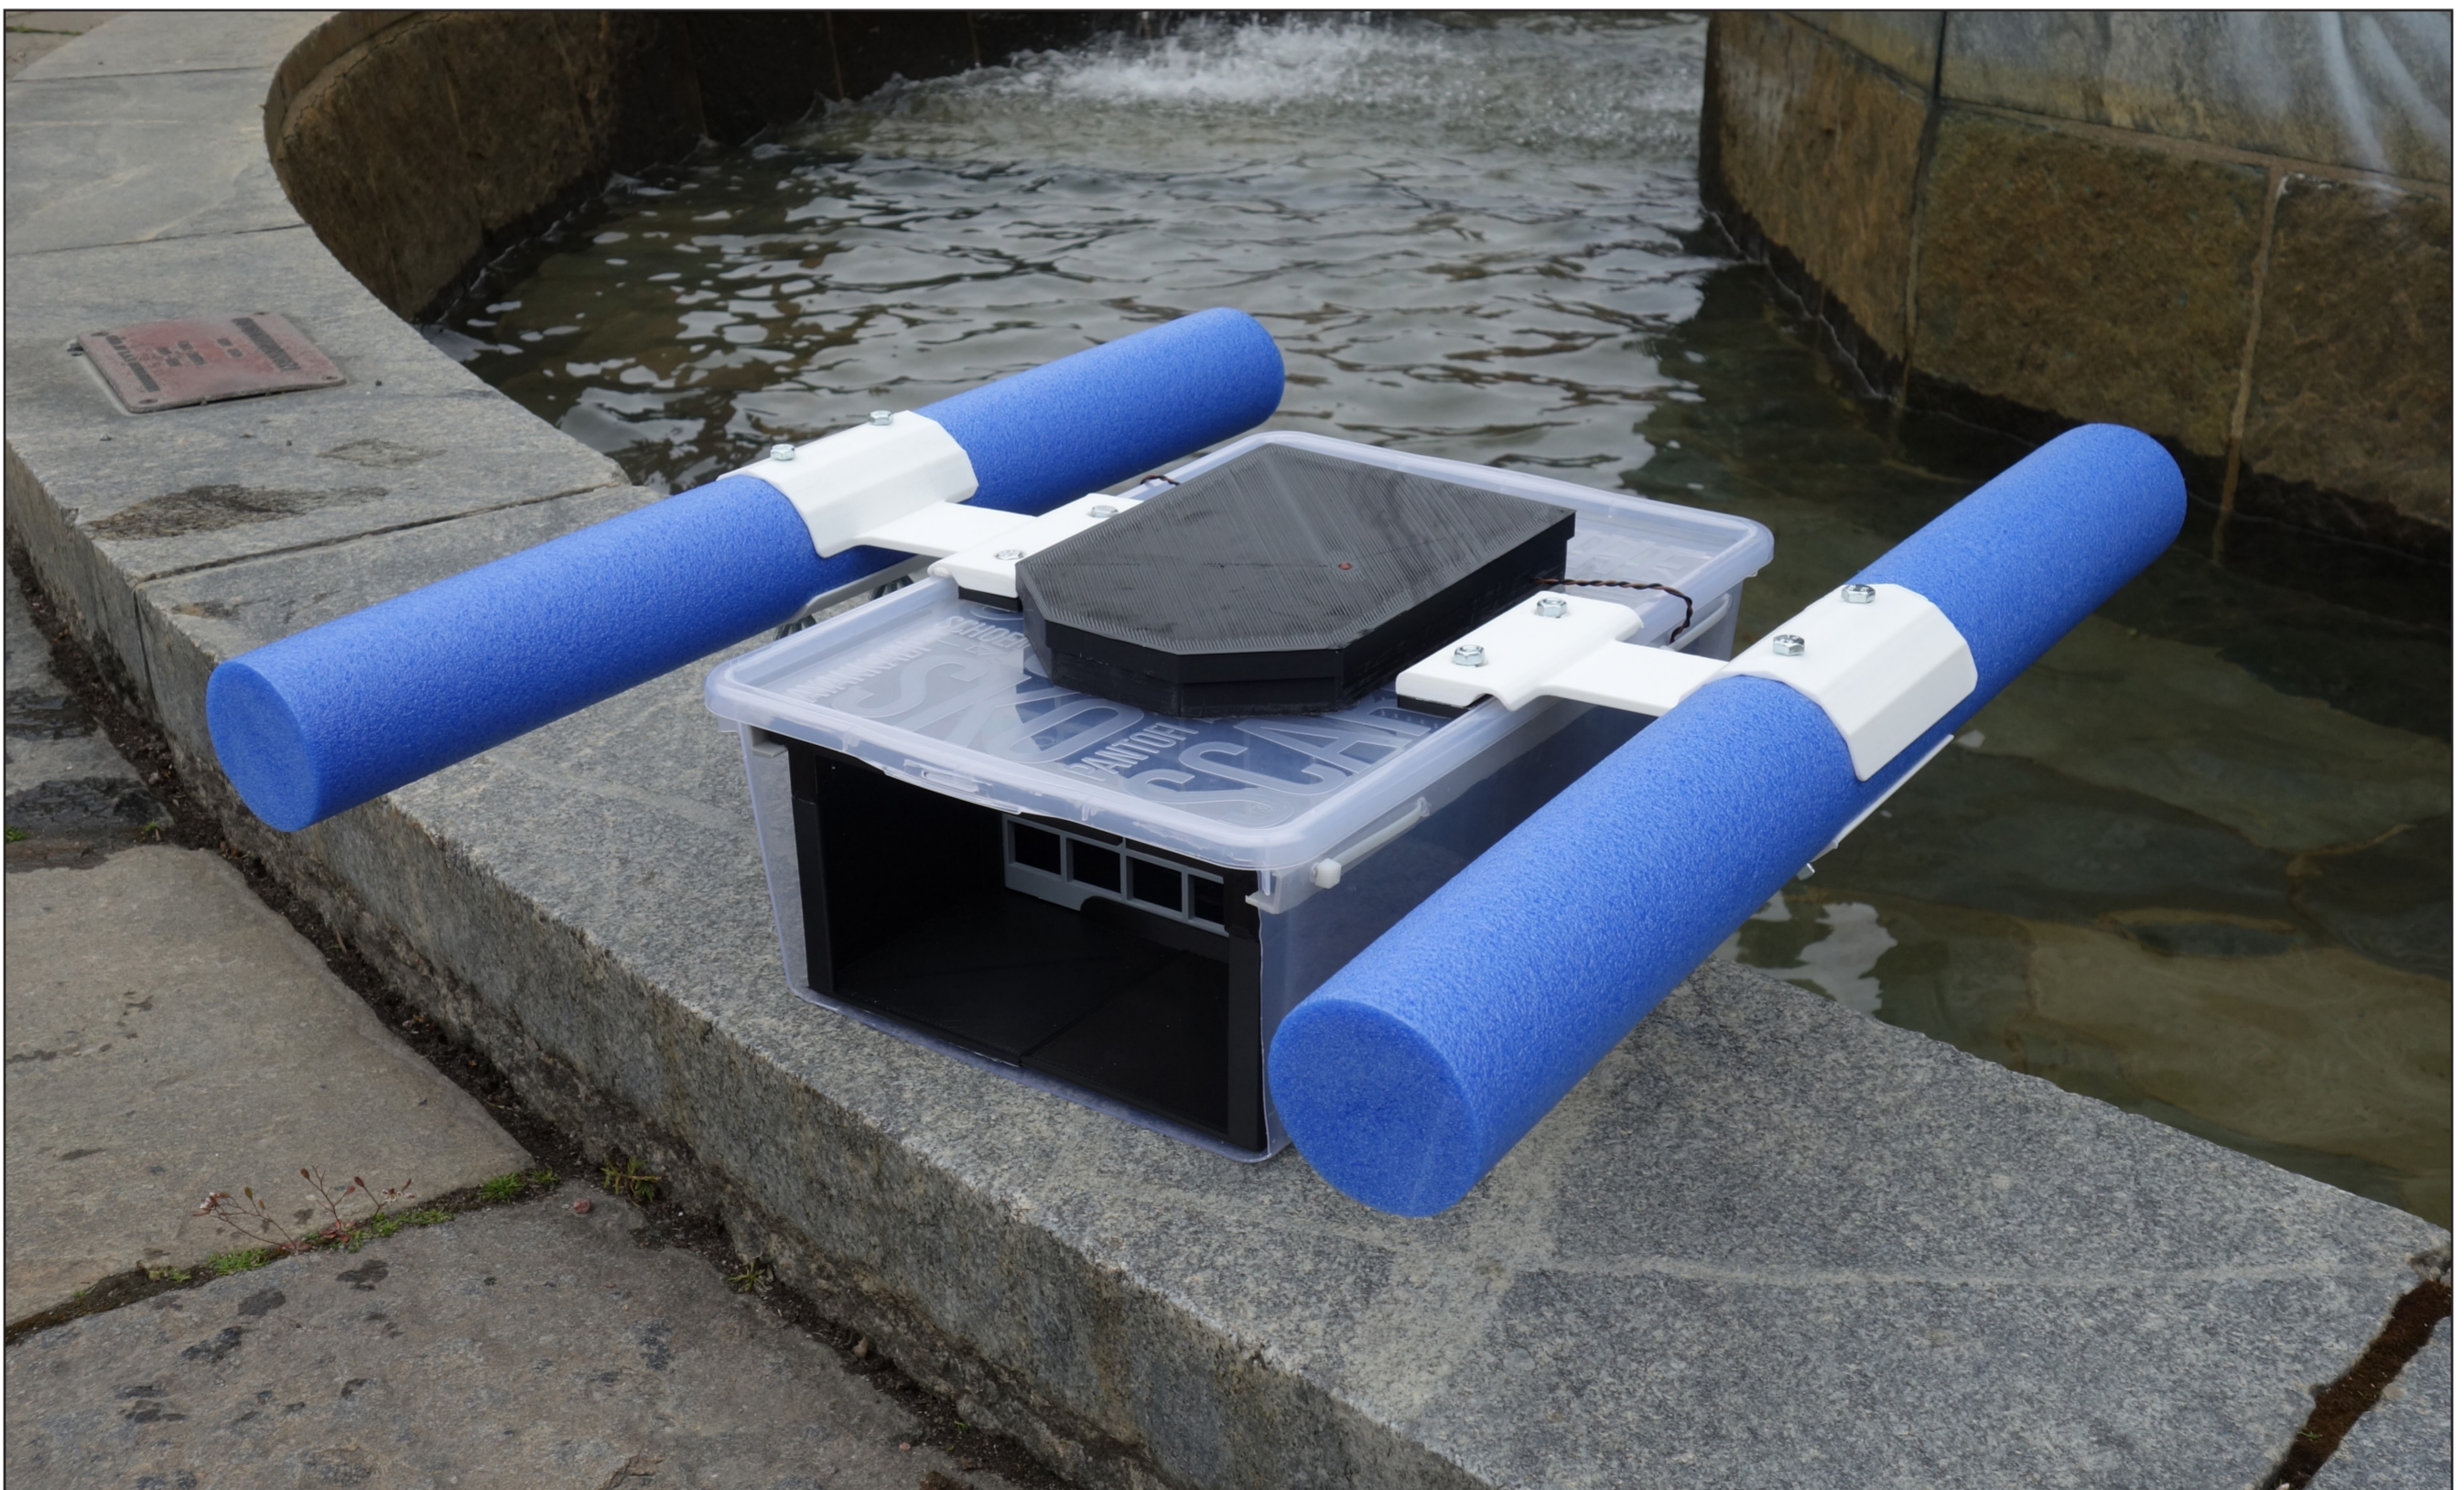

## The plastic collecting robot

Cross section. Water passes through PlaCo and marine debris are caught by the filters.

An ultrasonic sensor detects blockage in the filters and alerts the user by lighting a LED.

PlaCo - Built for collecting plastic and other marine debris. The robot filtrates the water surface, leaving only clean water to come out on the other side.

Annie Persson  
Johanna Bergsten

KTH Industriell teknik  
och management

MF133X Spring 2021