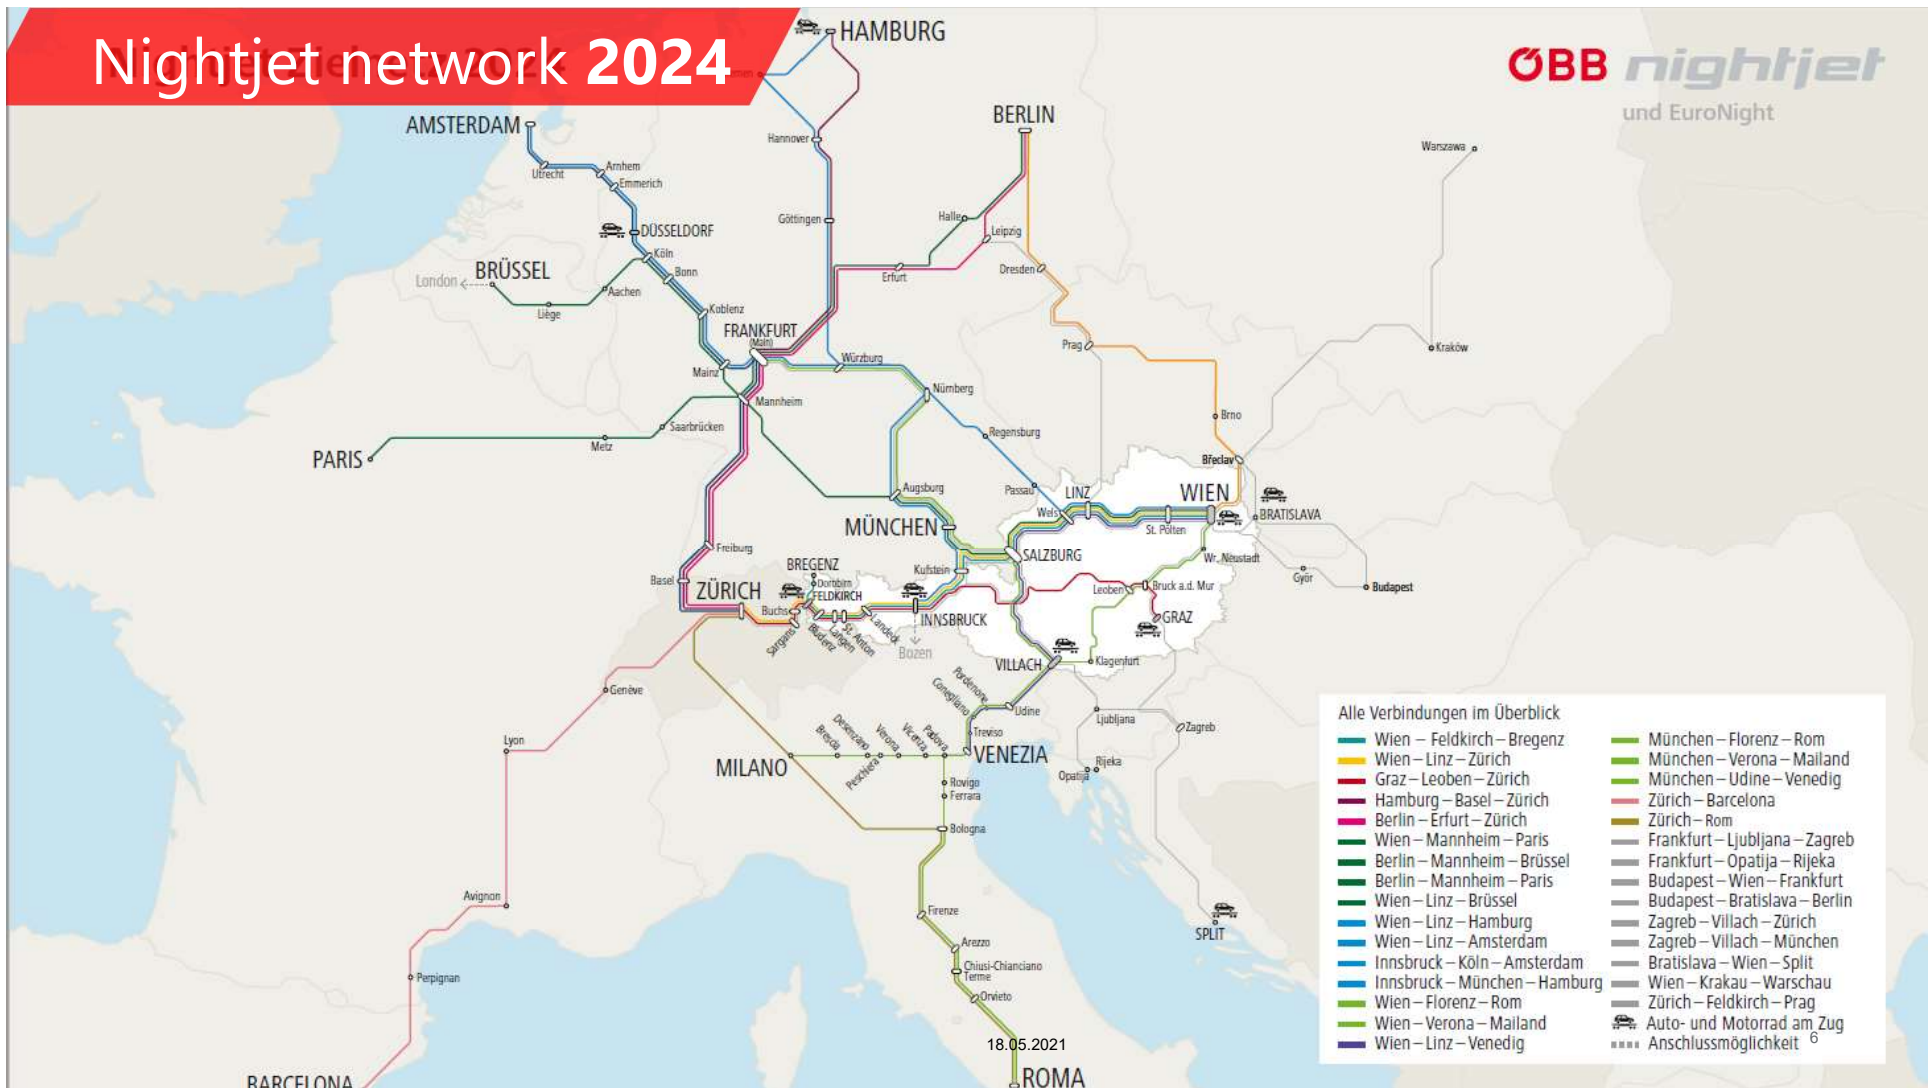

Current Nightjet network 2021

- Nightjet**
- Wien – Feldkirch – Bregenz
 - Wien – Linz – Zürich
 - Graz – Leoben – Zürich
 - Zürich – Basel – Hannover – Hamburg
 - Zürich – Basel – Berlin
 - Wien – Wrocław – Berlin
 - Wien – Linz – Amsterdam
 - Wien – Linz – Bruxelles
 - Wien – Linz – Hamburg
 - Innsbruck – München – Amsterdam
 - Innsbruck – München – Hamburg
 - Wien – Linz – Udine – Venezia
 - München – Udine – Venezia
 - Wien – Firenze – Roma
 - Wien – Verona – Milano
 - München – Firenze – Roma
 - München – Verona – Milano
 - Wien – Firenze – Livorno
- EuroNight**
- Warszawa – Kraków – Wien
 - Przemysł – Kraków – Berlin
 - Budapest – Bratislava – Wrocław – Berlin
 - Budapest – Wien – München
 - Budapest – Wien – Zürich
 - Zagreb – Villach – Zürich
 - Zagreb – Ljubljana – München
 - Rijeka – Opatica – München
 - Bratislava – Wien – Split
 - Praha – Feldkirch – Zürich
- Auto- und Motorrad am Zug
■ Anschlussmöglichkeit

nightjet

230 carriages

25 years average age

6 700 spots per night

~500 staff

nightjet

Night Trains as important part of the **Green Deal**

Nightjet network 2024

OBB nightjet
und EuroNight

Nightjet Next Generation MiniSuites

18.05

Nightjet Next Generation **Family**

Nightjet Next Generation Sleeper

18.05

9

nightjet