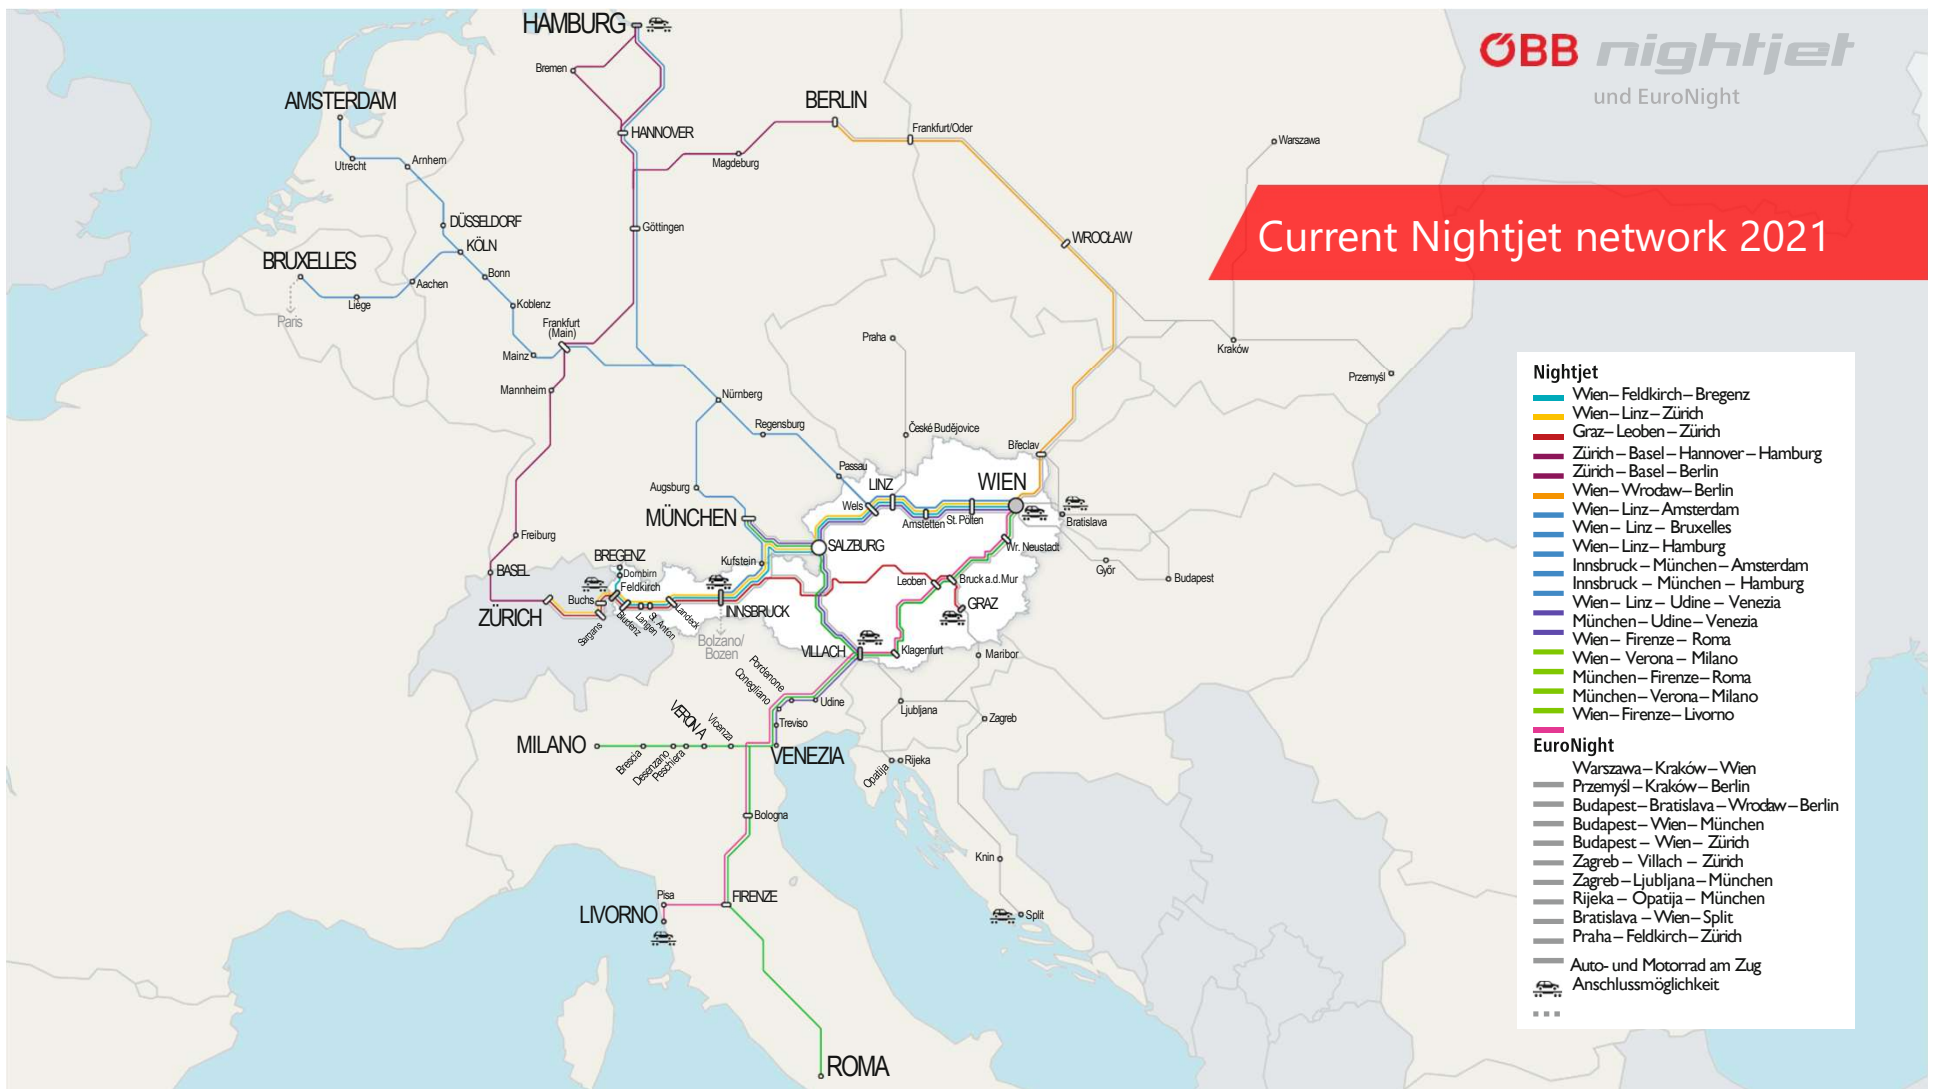

OBB

nightjet

Synonym for night trains in Europe

nightjet

19 different routes
linking 25 cities

1,5 M
passengers per
year

80%
recommendation
rate

**Climate
change**
= top travel reason

Current Nightjet network 2021

- Nightjet**
- Wien – Feldkirch – Bregenz
 - Wien – Linz – Zürich
 - Graz – Leoben – Zürich
 - Zürich – Basel – Hannover – Hamburg
 - Zürich – Basel – Berlin
 - Wien – Wrocław – Berlin
 - Wien – Linz – Amsterdam
 - Wien – Linz – Bruxelles
 - Wien – Linz – Hamburg
 - Innsbruck – München – Amsterdam
 - Innsbruck – München – Hamburg
 - Wien – Linz – Udine – Venezia
 - München – Udine – Venezia
 - Wien – Firenze – Roma
 - Wien – Verona – Milano
 - München – Firenze – Roma
 - München – Verona – Milano
 - Wien – Firenze – Livorno
- EuroNight**
- Warszawa – Kraków – Wien
 - Przemysł – Kraków – Berlin
 - Budapest – Bratislava – Wrocław – Berlin
 - Budapest – Wien – München
 - Budapest – Wien – Zürich
 - Zagreb – Villach – Zürich
 - Zagreb – Ljubljana – München
 - Rijeka – Opatica – München
 - Bratislava – Wien – Split
 - Praha – Feldkirch – Zürich
- Auto- und Motorrad am Zug
■ Anschlussmöglichkeit