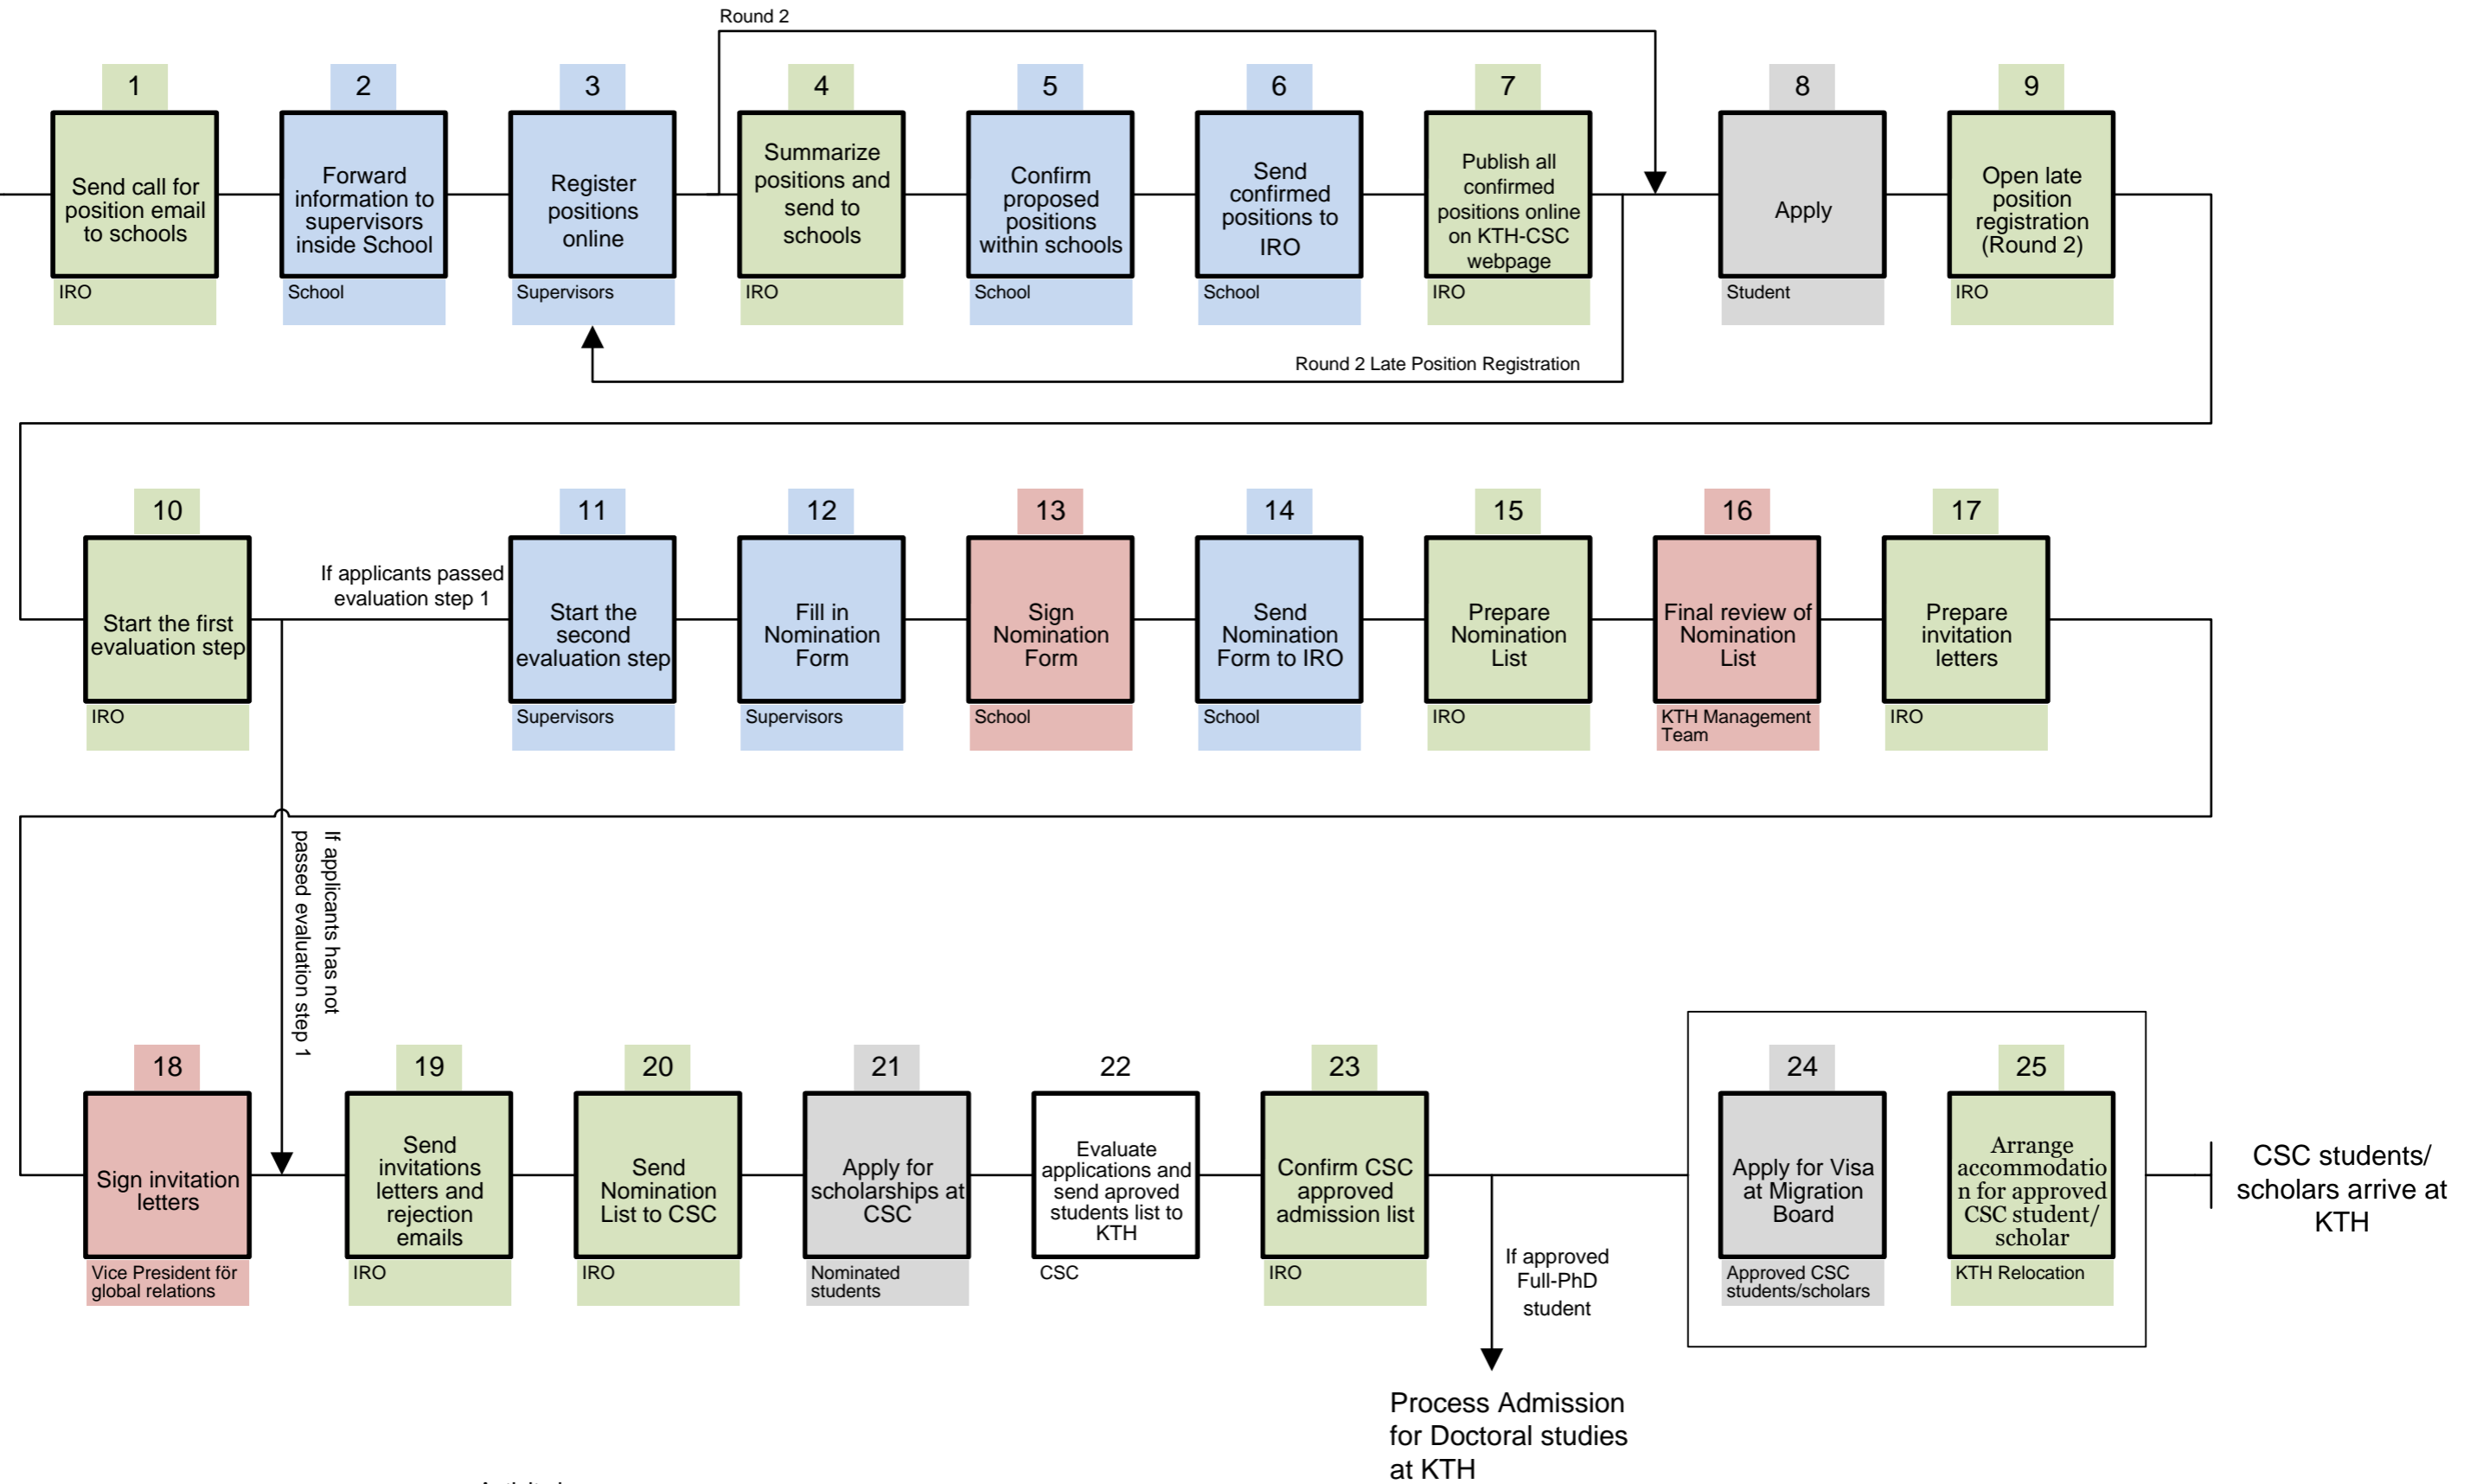

Time occurs to start the work according to schedule.

- Activity is performed by IRO
- Activity is performed by a Student
- Activity is performed at a KTH School
- Activity is performed by responsible according to the decision-making and delegation procedure
- CSC