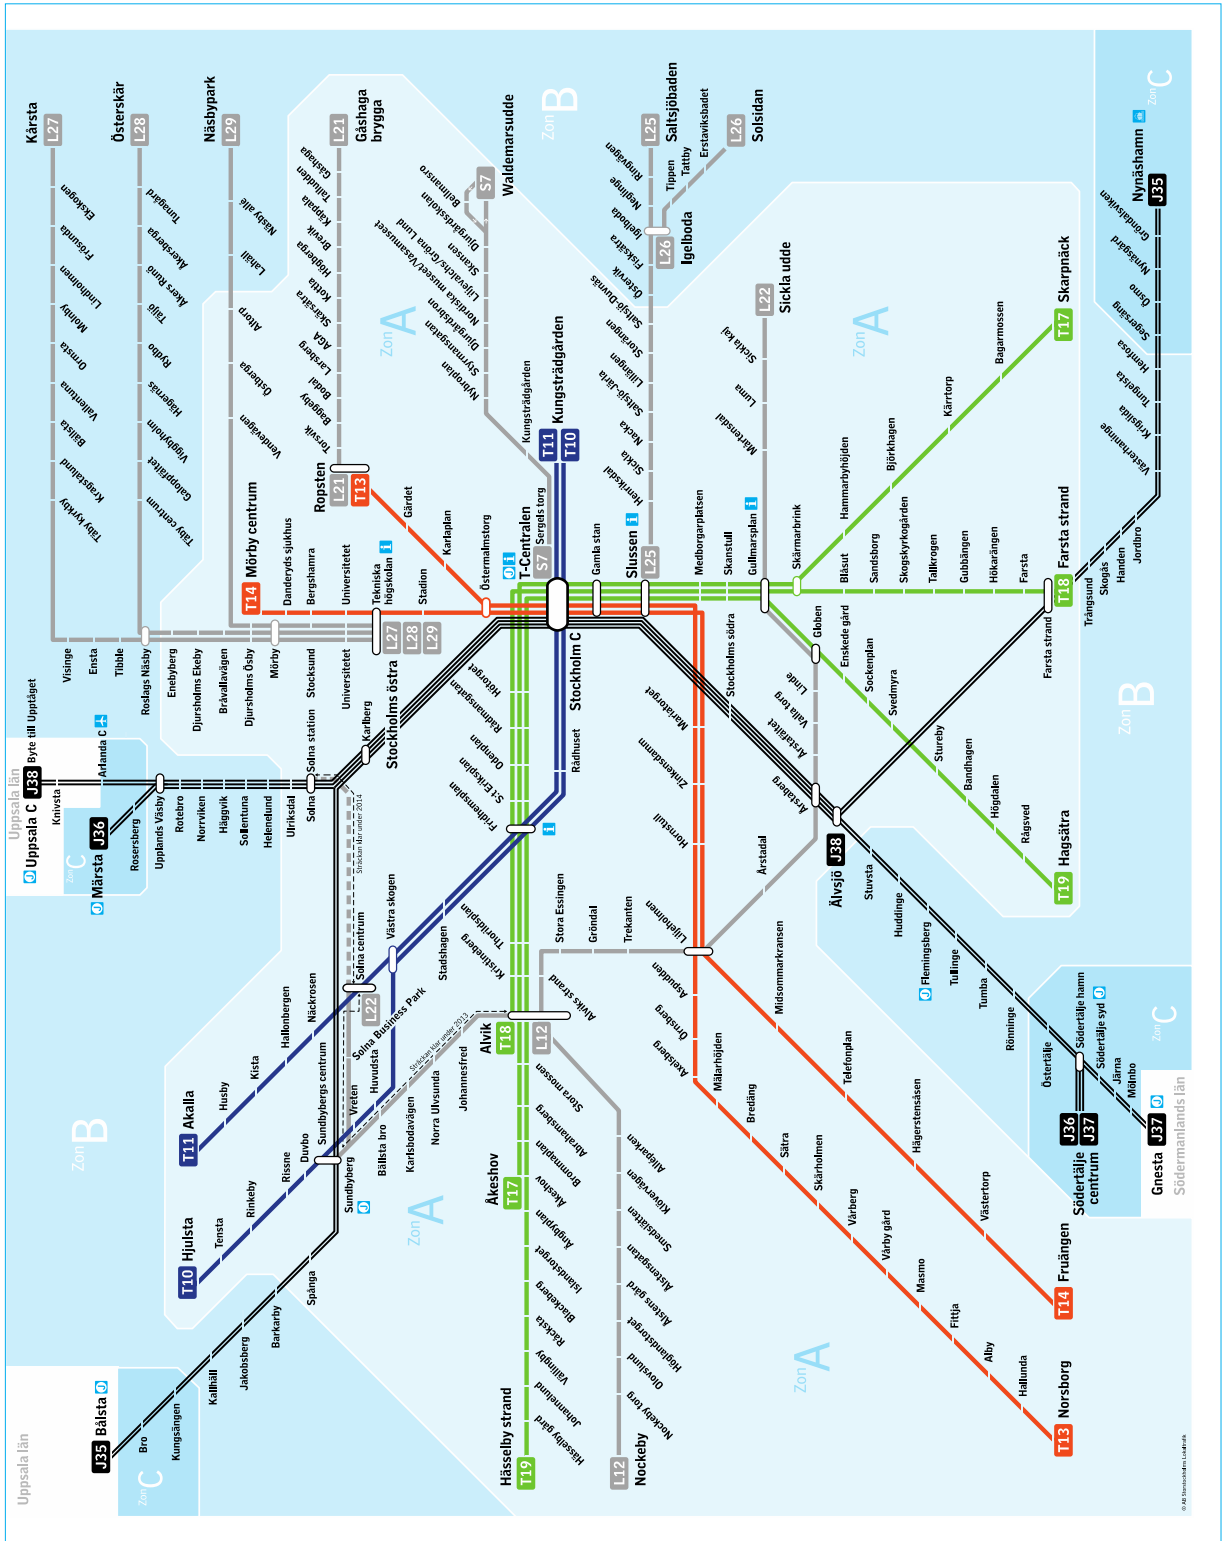

STOCKHOLM METRO MAP (TUNNELBANA)

- **Tunnelbana**
  Metro
- **Lokalbuss**
  Light rail
- **Spårvagn**
  Tram
- **Pendeltåg**
  Commuter rail
- **Förklaringar**
  Key
- **Zoner**
  Zones