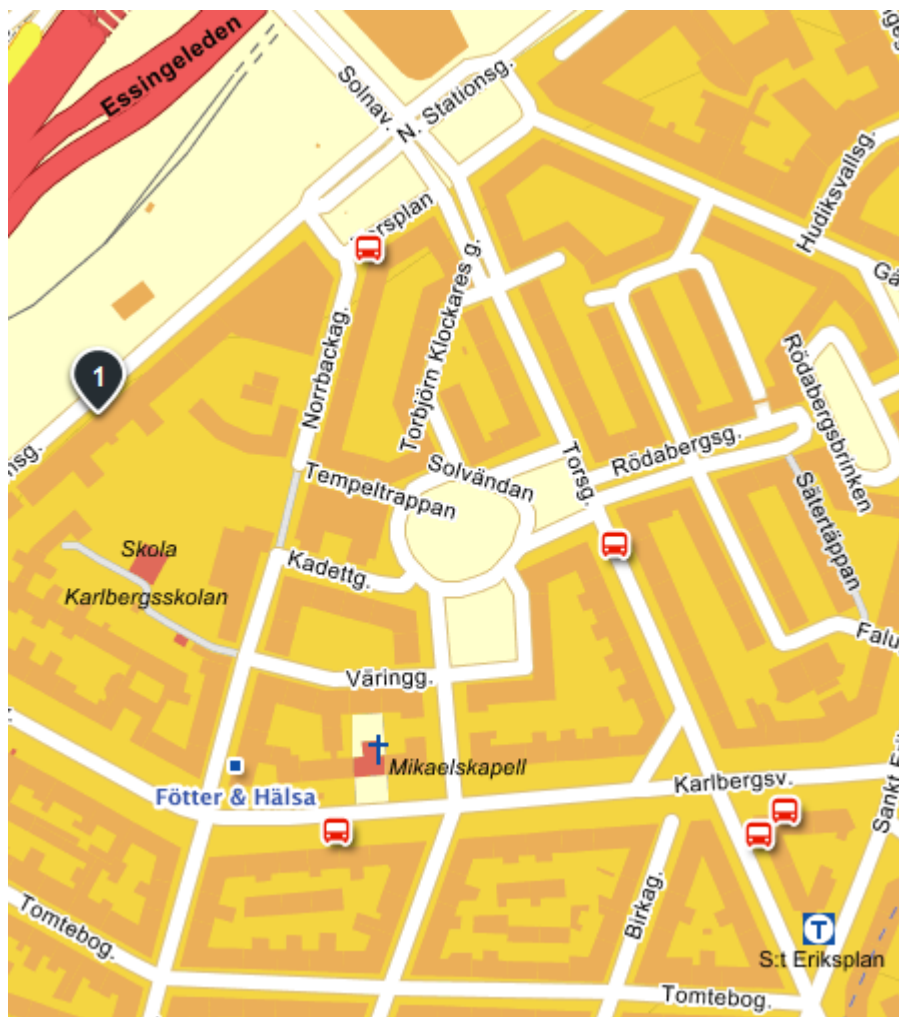

HOW TO GET TO IDUN FROM STOCKHOLM UNIVERSITY

From Campus Frescati: take *Metro Red Line* towards *Fruängen*. Get off at *Tekniska Högskolan* and switch to *bus 73* towards *Karolinska institutet* or *bus 67* towards *Frösundavik*. Get off at *Torsplan*. Total travel time is about 32 minutes.

From Kräftriket: take *bus 50* towards *Hornsberg*. Get off at *Odenplan* and switch to *bus 73* towards *Karolinska institutet* or *bus 67* towards *Frösundavik*. Get off at *Torsplan*. Total travel time is about 30 minutes.

From Campus Kista (Borgarfjordsgatan 12, the Nod Building): take *Metro Blue Line* towards *Kungsträdgården*. Get off at *Fridhemsplan* and switch to *bus 3* towards *Karolinska sjukhuset*. Get off at *Torsplan*. Total travel time is about 40 minutes.

For more information about the metro please look at the map on the last page, for more information about local transport go to this website: www.sl.se Please note that the stop at Campus Frescati is called *Universitetet*, the stop for Kräftriket is called *Albano* and the stop for Campus Kista is called *Kista*.

If you have a smartphone, you can download the free app called *STHLM Traveling (SL)*. This travel planner app makes it easy for you to find the right public transport alternatives and routes in Stockholm.