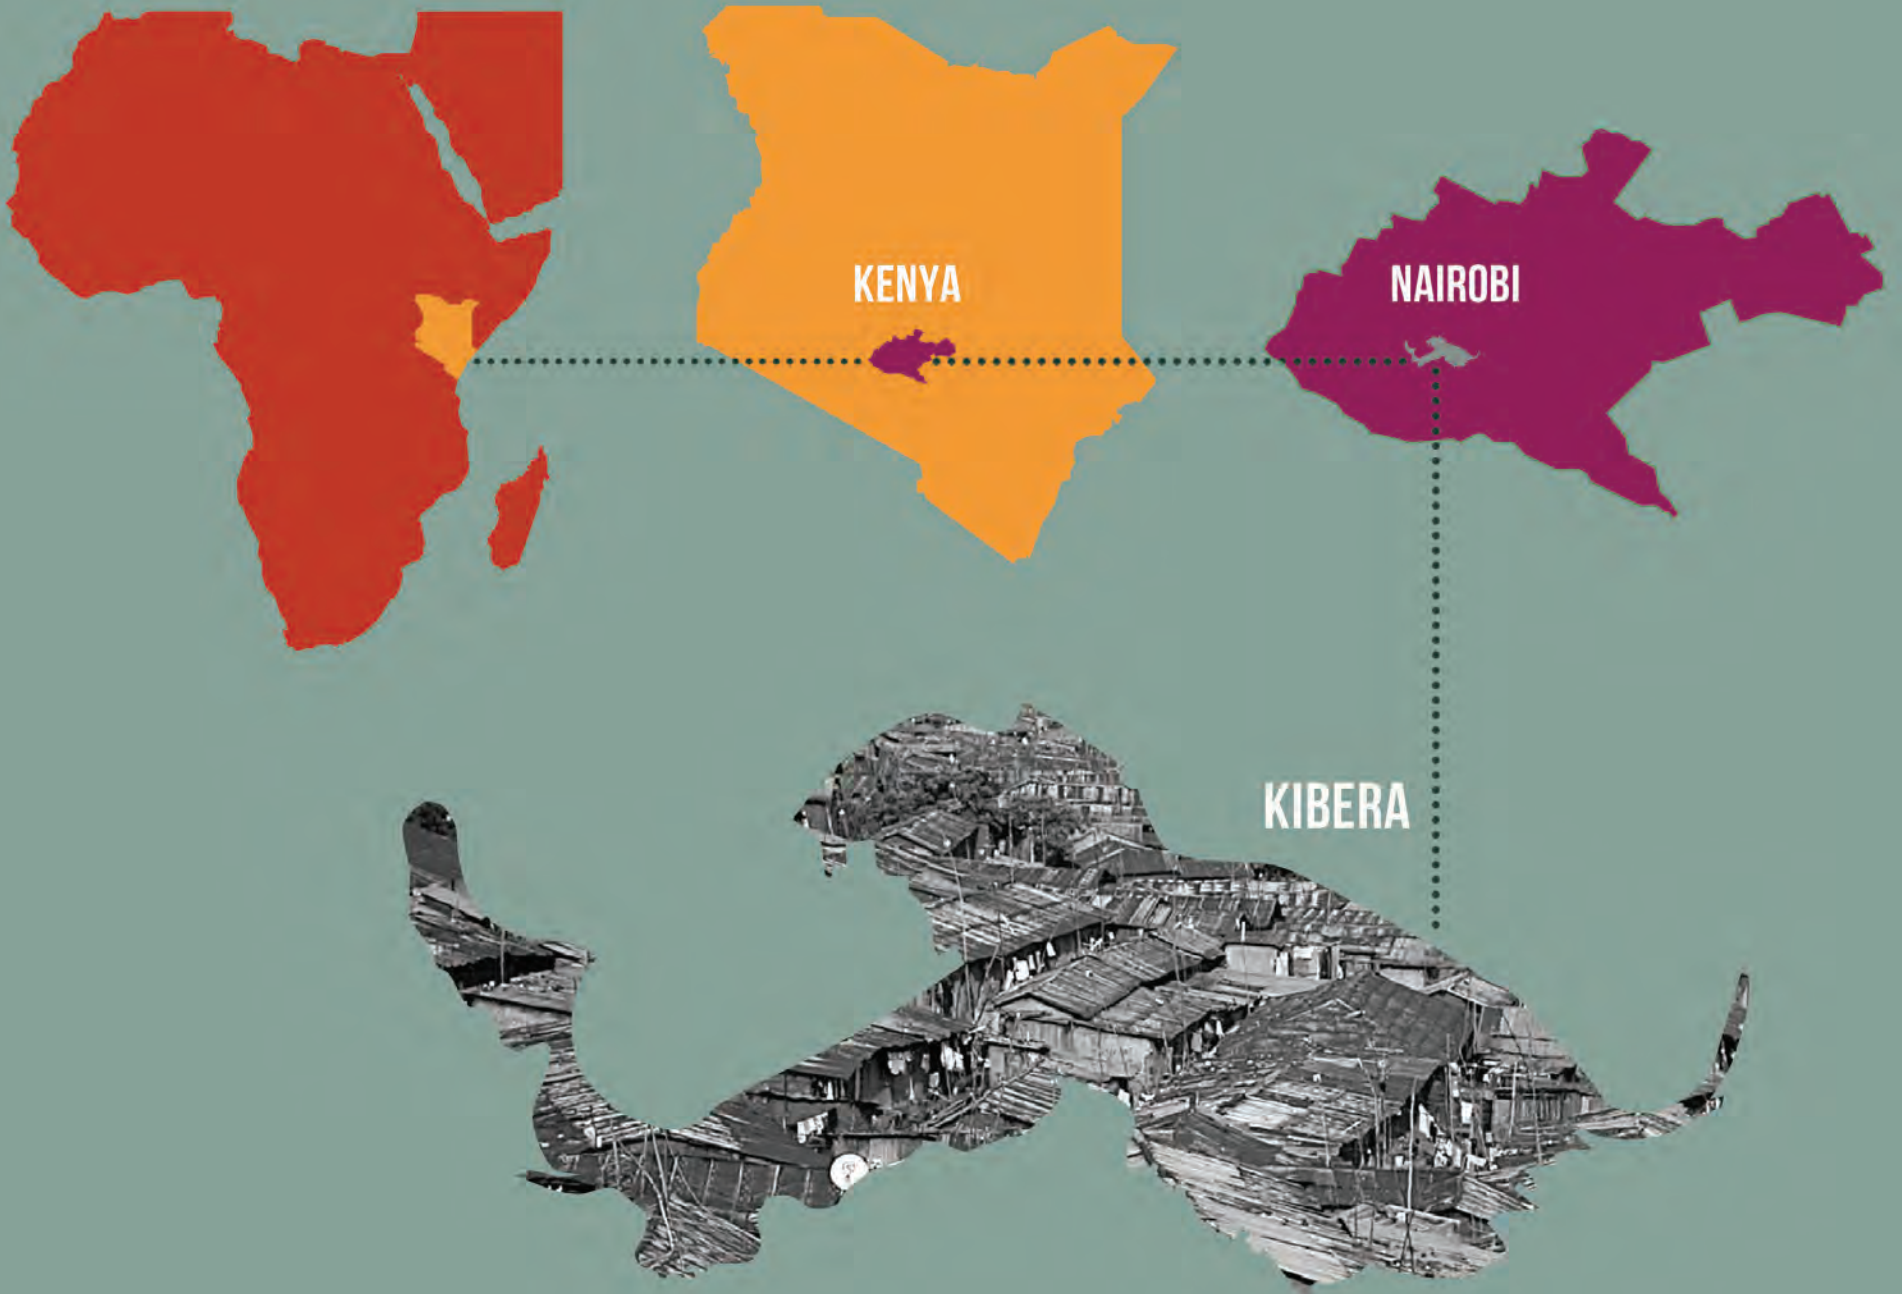

A TALE OF TWO CITIES, AND A PARABLE OF TWO PONDS

jambo

hello

hola

hej

KDI is a non-profit design and community development organization. We partner with under-resourced communities to advance equity and activate the unrealized potential in their neighborhoods and cities. We accomplish this mission through advocacy, research, planning, and built works.

CALIFORNIA

RIVERSIDE COUNTY

COACHELLA
VALLEY

KDI Team

Los Angeles, Top

Nairobi, Bottom

Realism of Engineering

+

Environmental Attunement of Landscape Architecture

+

Persistence of Community Organizing

+

Formal Beauty of Architecture

+

Political Savvy of Urban Planning