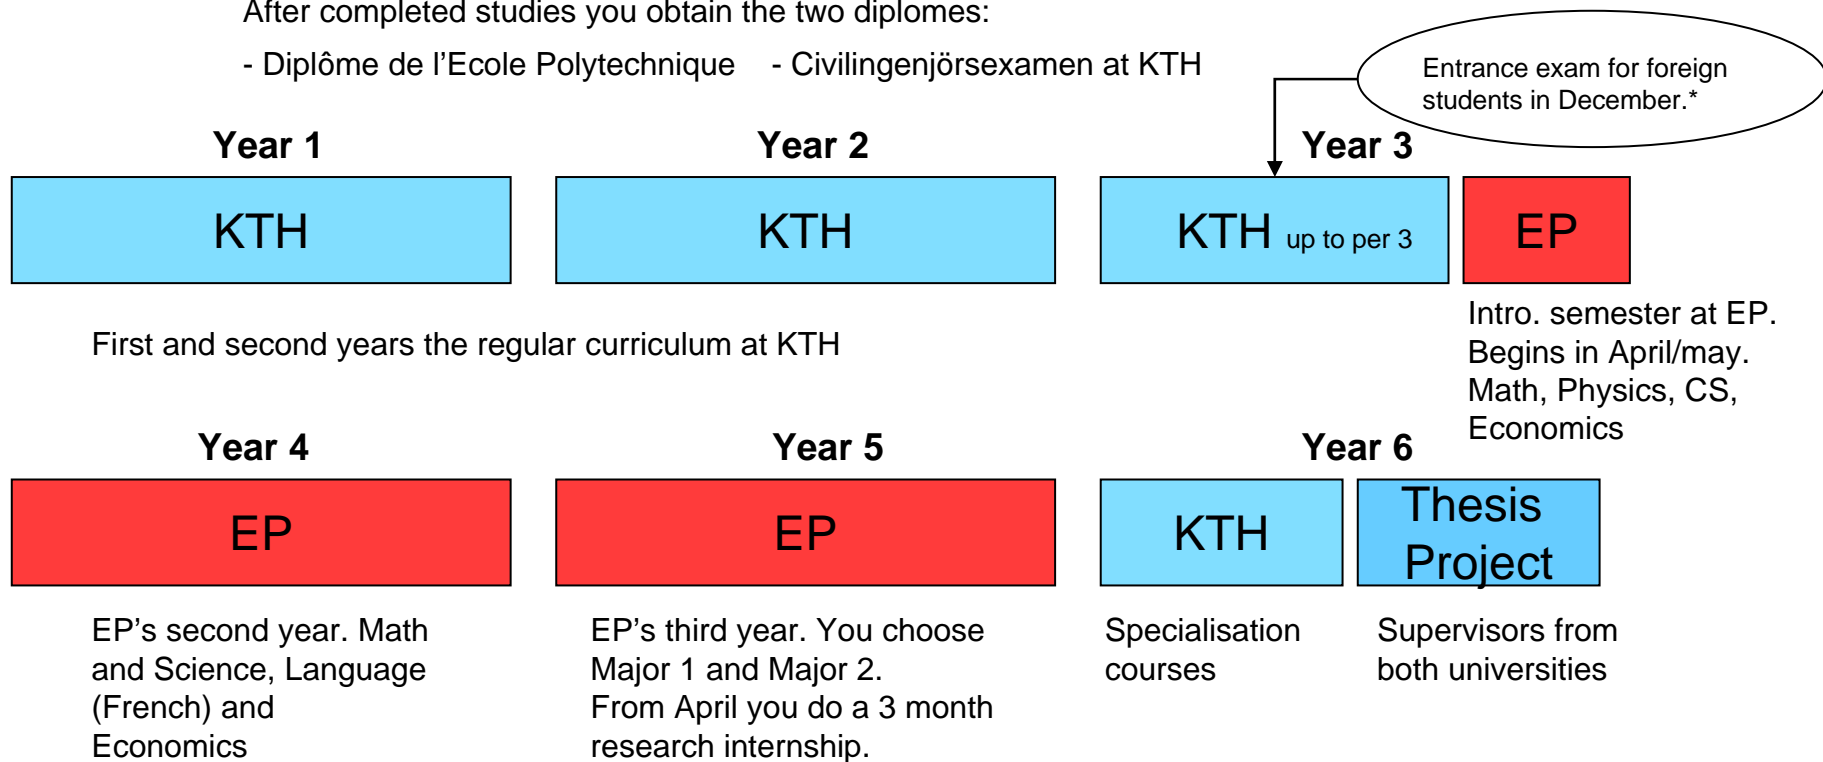

# The curriculum for KTH-students interested in DD at Ecole Polytechnique

After completed studies you obtain the two diplomes:

- Diplôme de l'Ecole Polytechnique - Civilingenjörsexamen at KTH

\*Application for the entrance exam submitted before October. Contact the responsible for Student exchange at your Students' Office. Read more at [www.polytechnique.edu](http://www.polytechnique.edu).