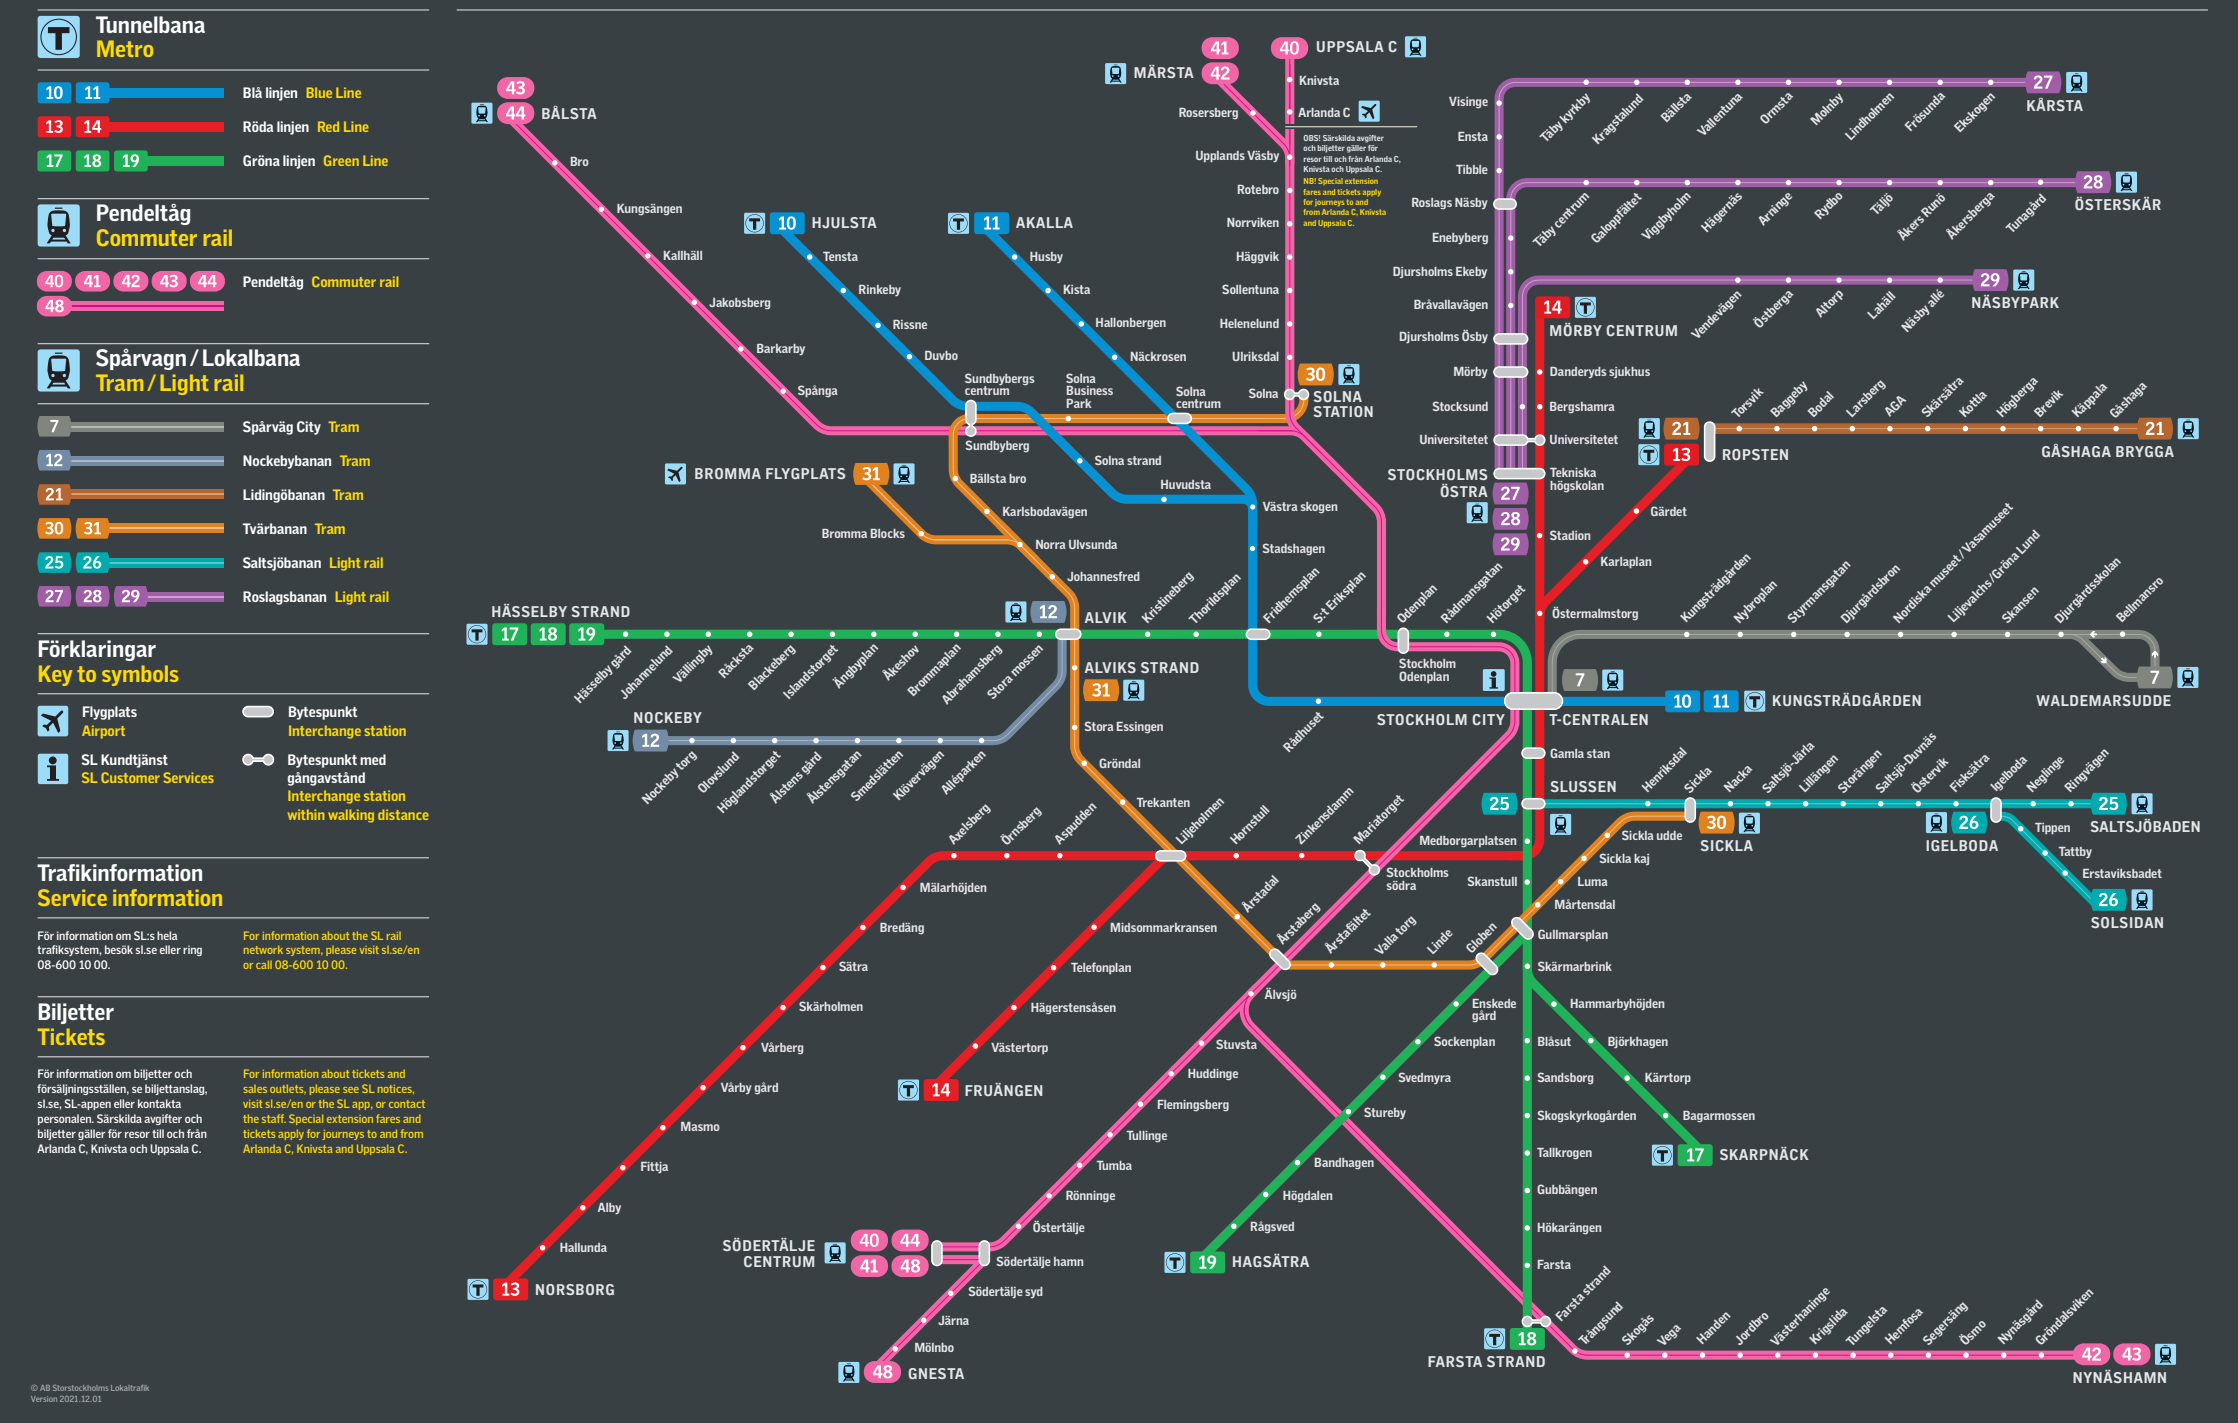

Stockholm - Spårtrafikkarta Rail Network Map